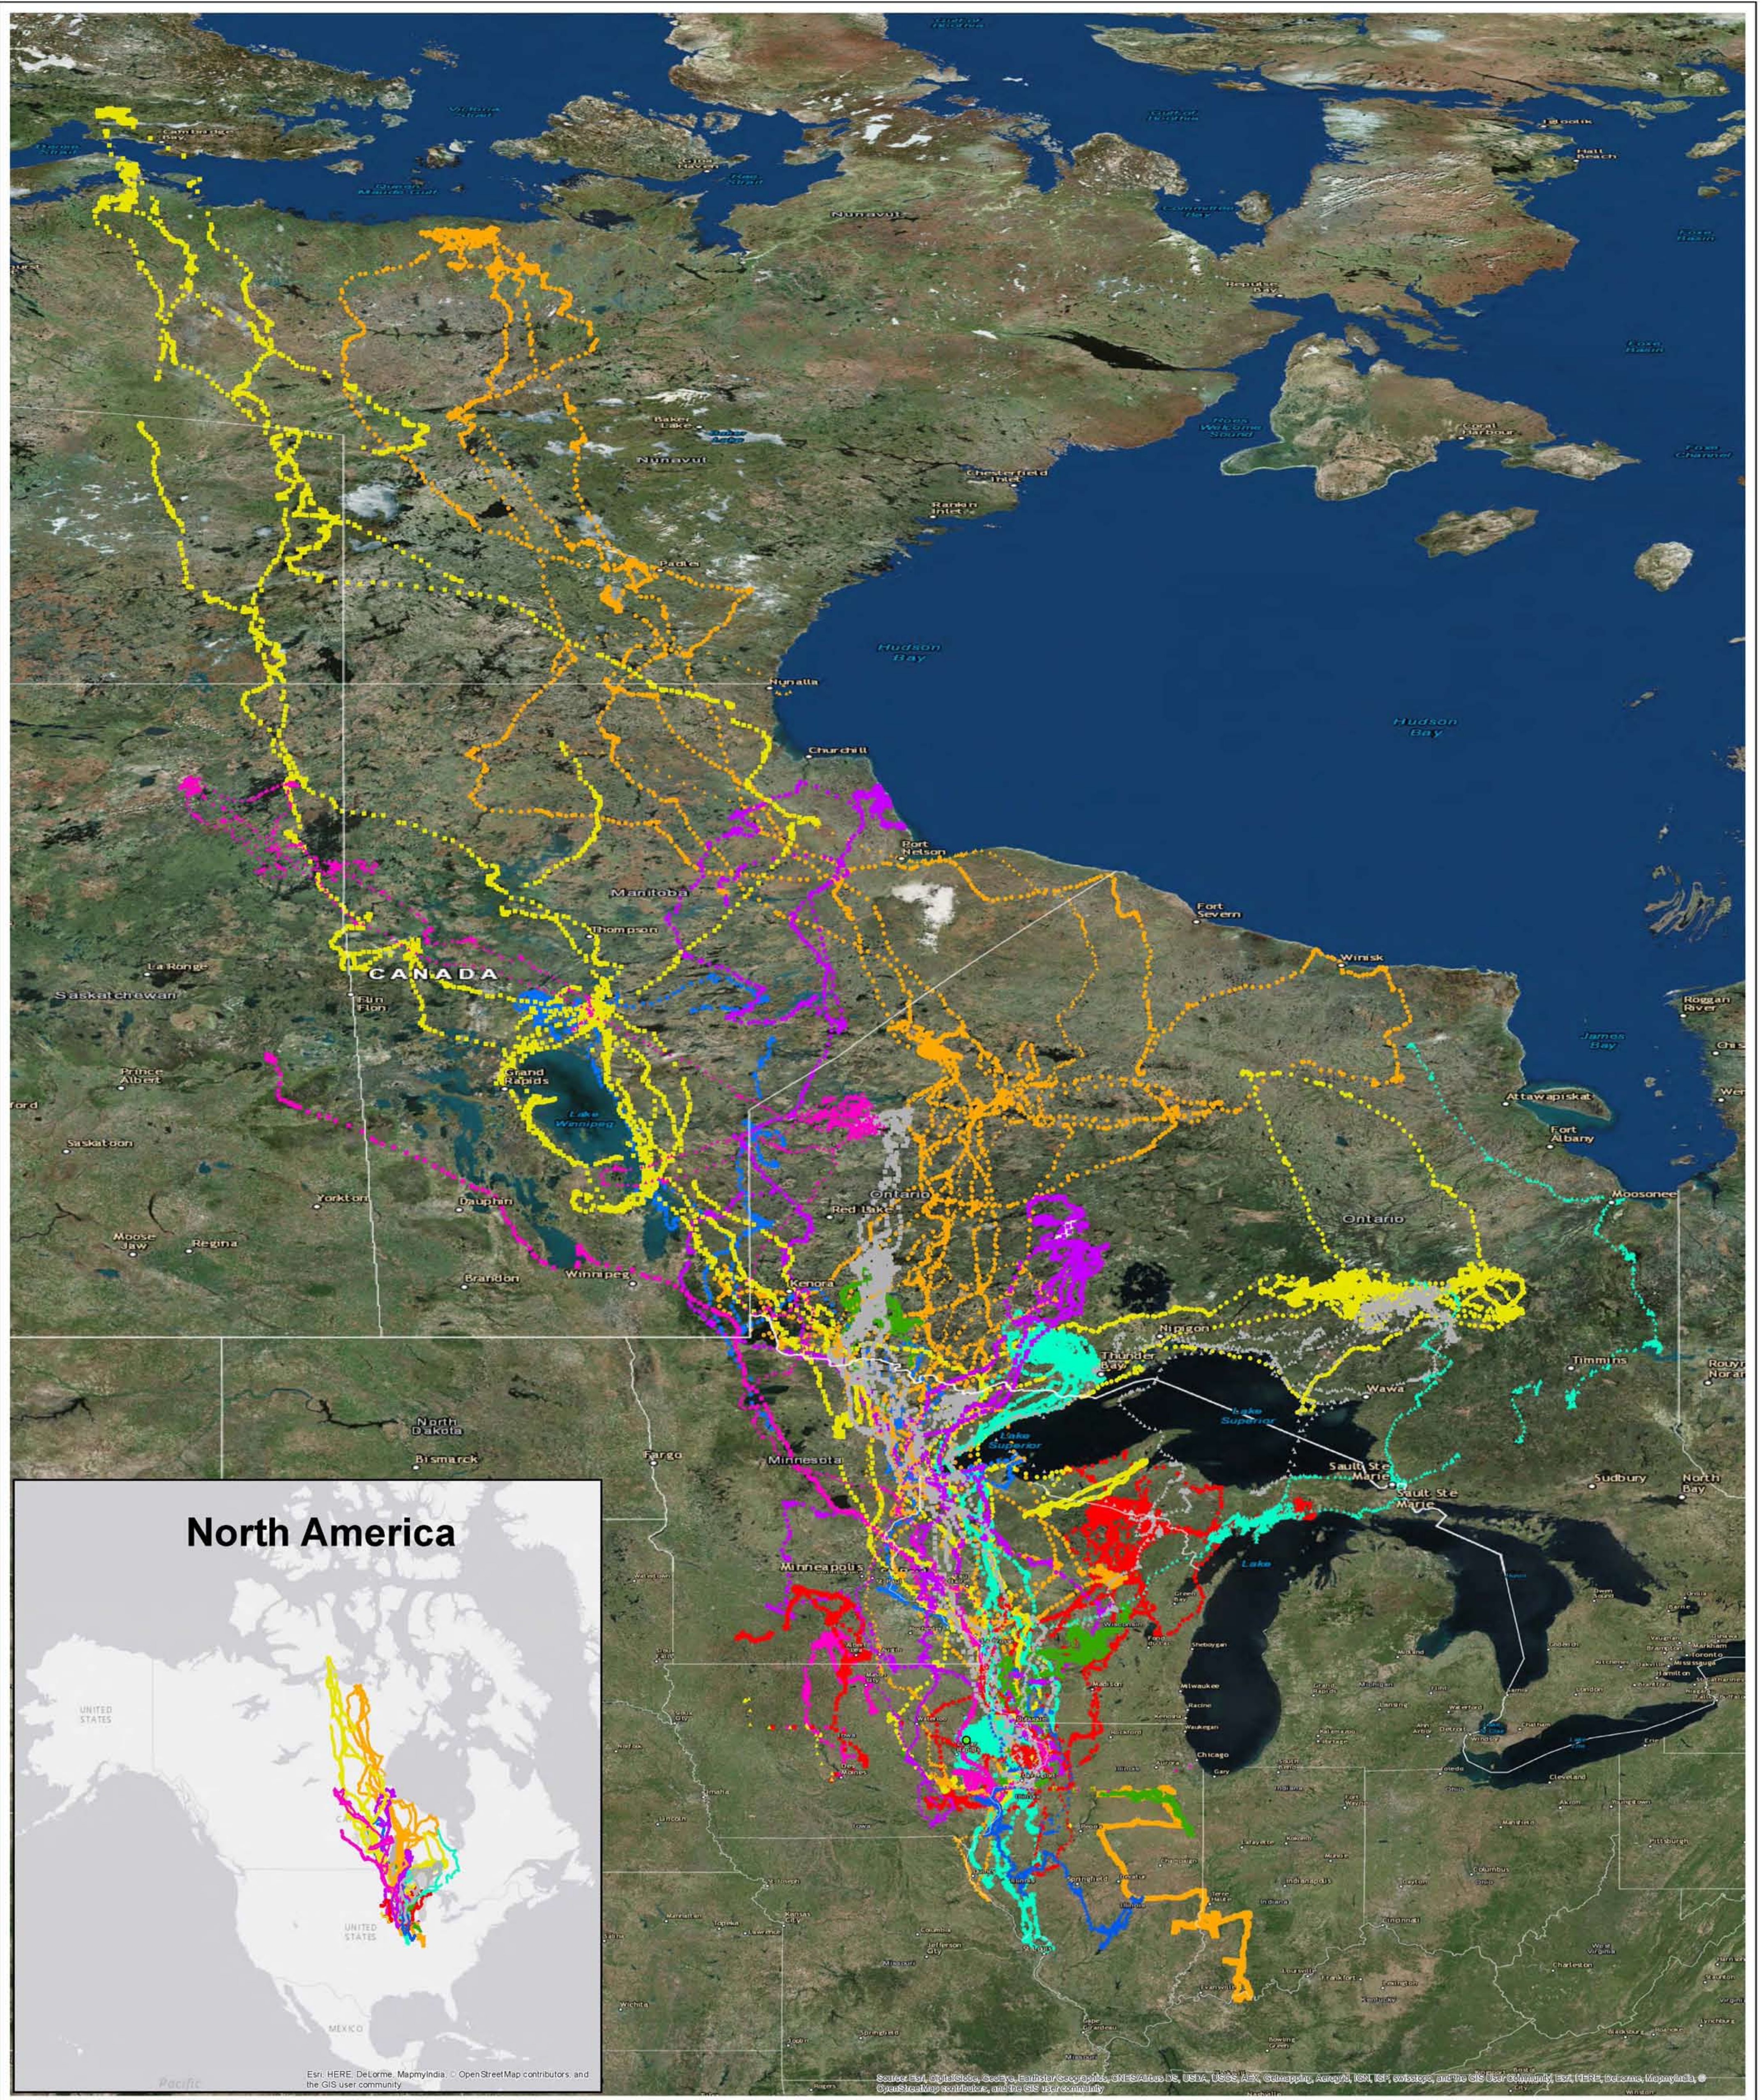

# Midwest Bald Eagle Telemetry Study

## Eagle ID# and Date Released

- |                               |                                     |                                   |                            |
|-------------------------------|-------------------------------------|-----------------------------------|----------------------------|
| • 0974 Hennepin - 3/10/14     | • 4915 Rhodes #1 - 6/3/16           | • 5884 Valentino - 2/14/2016      | • 6969 Dooley - 5/31/16    |
| • 1370 Willow Island - 1/2/15 | • 4952 Lost Mound - 1/8/16          | • 5959 ACE - 1/15/16              | • 7090 Picker - 2/16/16    |
| • 1388 Credit - 12/23/14      | • 5201 Rhodes #2 - 6/3/16           | • 5967 Freight House - 1/13/16    | • 7629 ALCOA Sky - 5/30/16 |
| • 1396 Mississippi T - 1/3/15 | • 5227 Laverne - 5/31/16            | • 6692 Kingfisher Farm - 3/3/15   | • 7694 Quarry - 6/1/16     |
| • 2634 Good Man Vern - 1/3/15 | • 5413 Ferris - 3/7/15              | • 6734 Arsenal Island - 3/7/15    | • 7991 Nuke - 2/11/16      |
| • 3988 Buffalo Bill - 2/16/16 | • 5722 ALCOA Star - 5/30/16         | • 6845 Stacey Lost Mound - 1/8/16 | • 8049 Hunter - 2/15/16    |
| • 4770 Rocky - 2/18/16        | • 5879 Charlie Macbride - 3/20/2014 | • 6878 Linn Grove - 6/2/16        |                            |

NOTE: Tracks shown through December 4, 2016

0 200 400 Miles