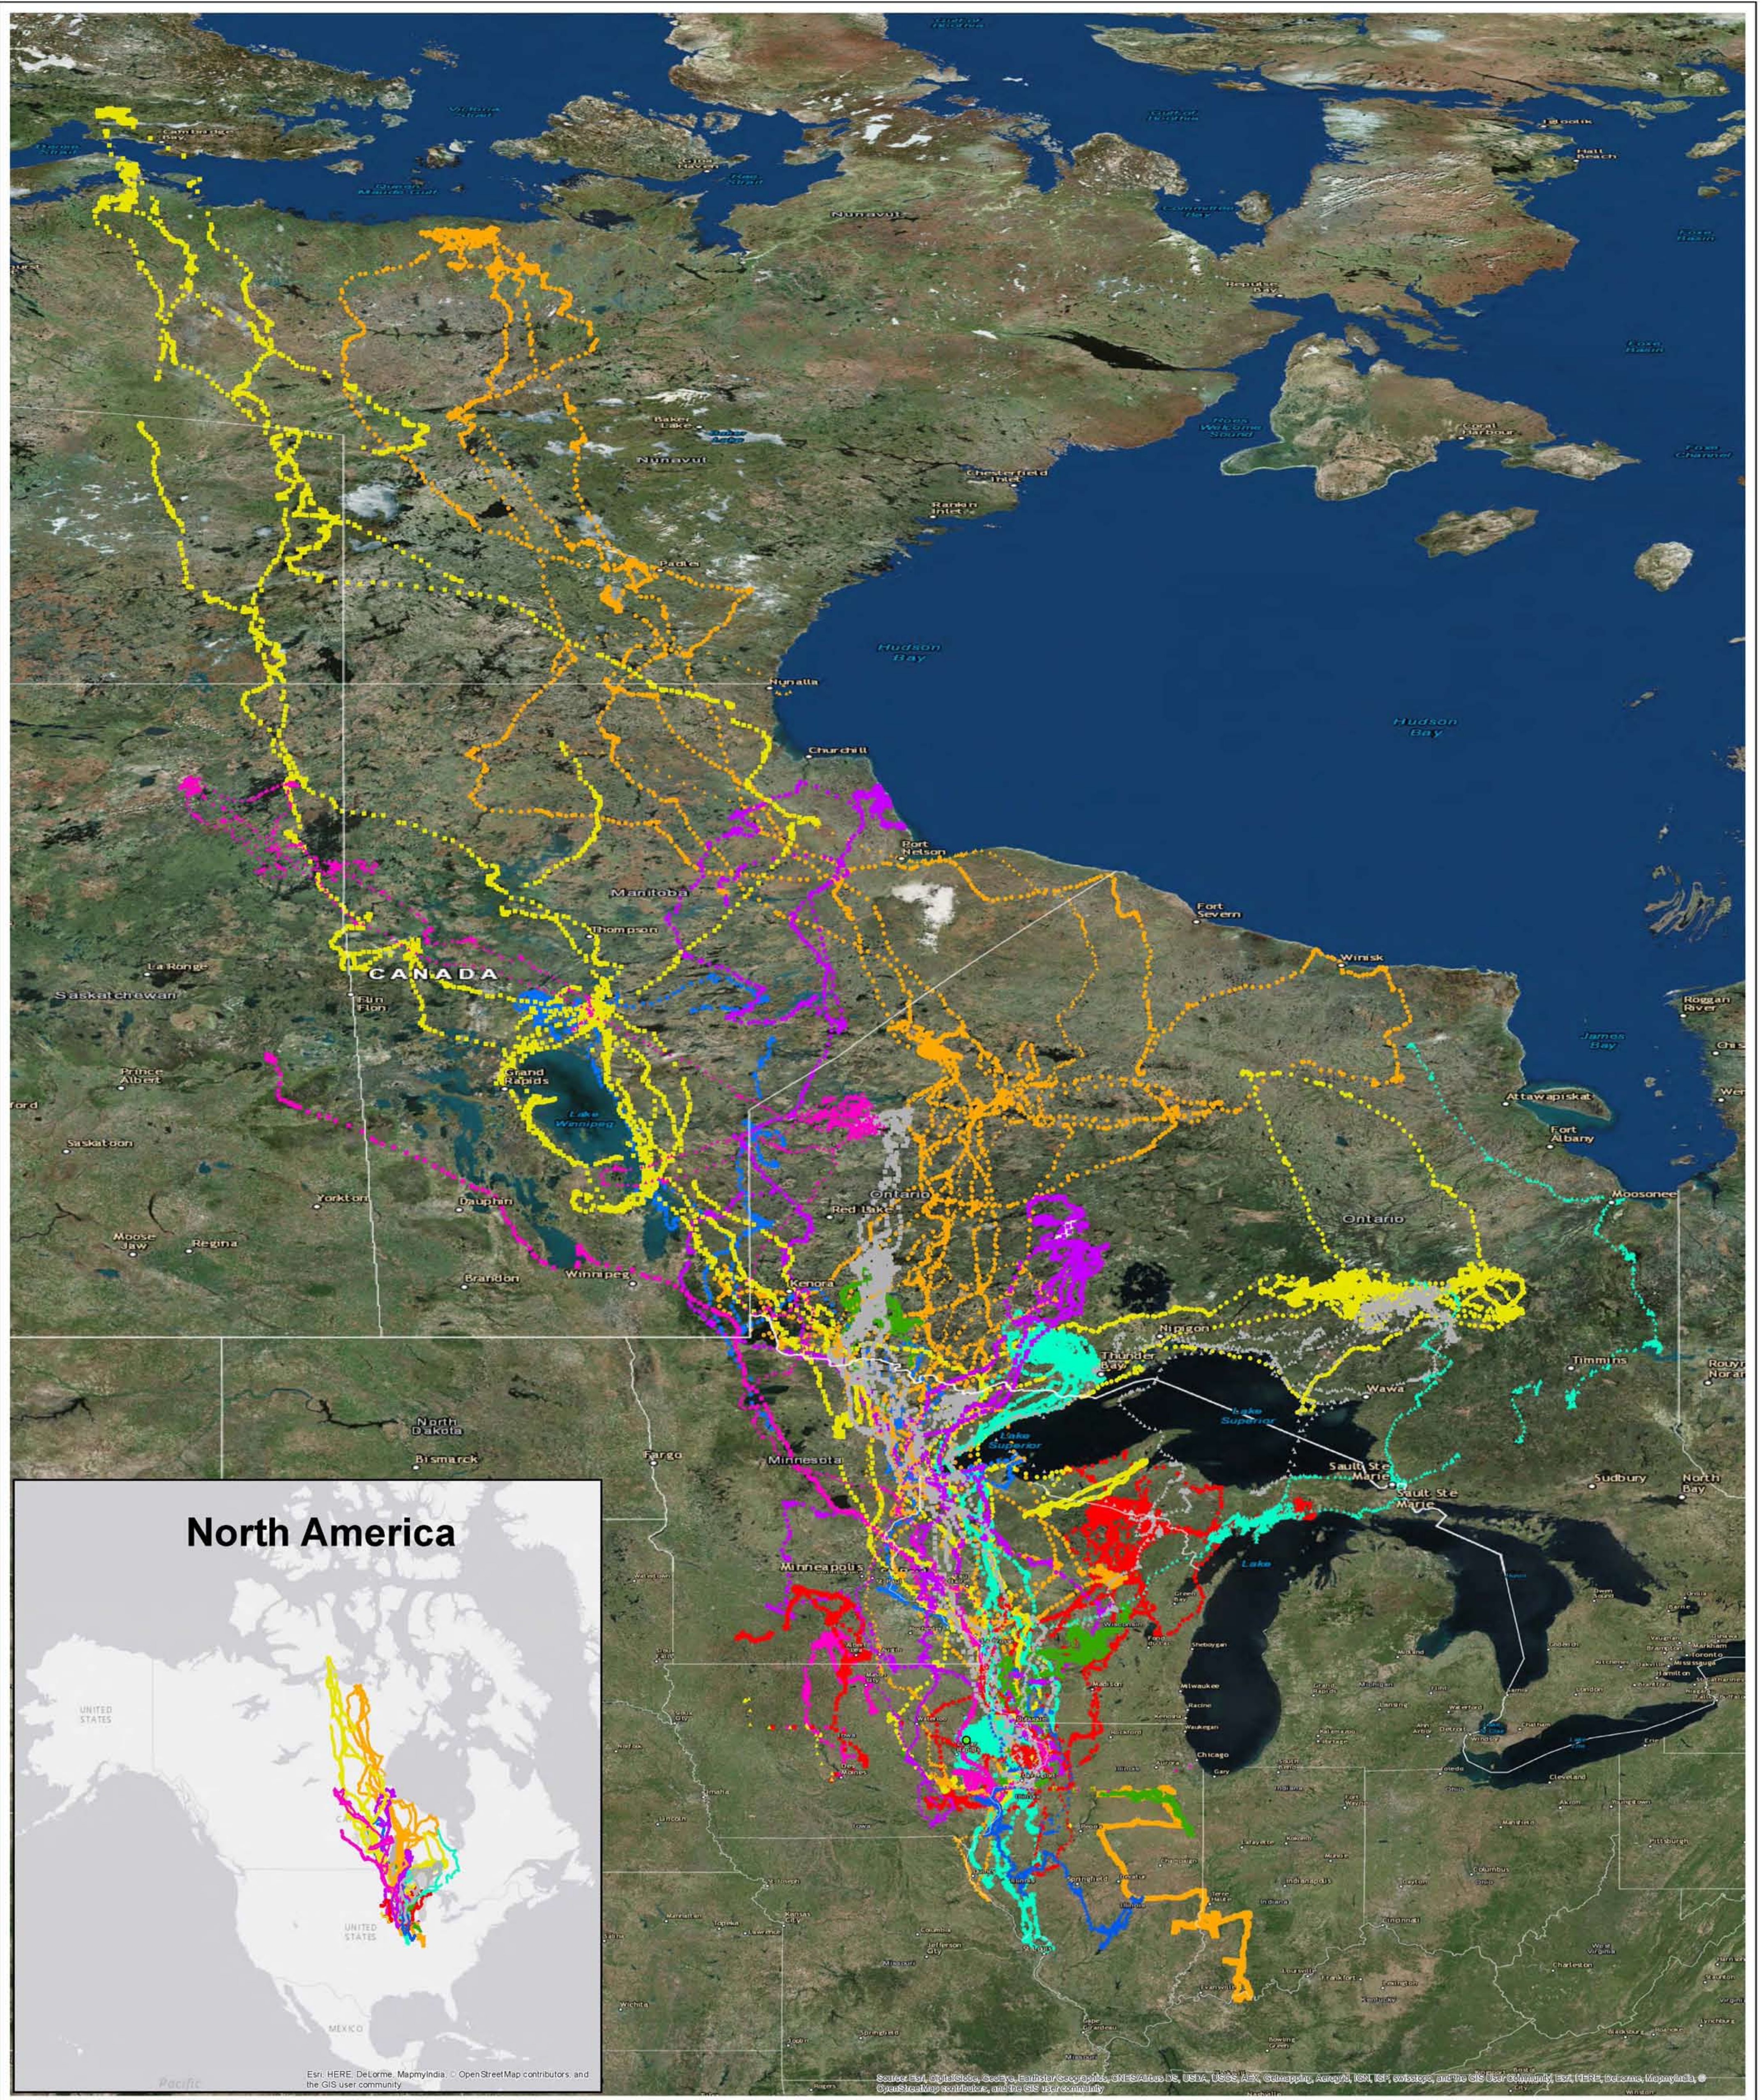

Midwest Bald Eagle Telemetry Study

Eagle ID# and Date Released

- | | | | |
|-------------------------------|-------------------------------------|-----------------------------------|----------------------------|
| • 0974 Hennepin - 3/10/14 | • 4915 Rhodes #1 - 6/3/16 | • 5884 Valentino - 2/14/2016 | • 6969 Dooley - 5/31/16 |
| • 1370 Willow Island - 1/2/15 | • 4952 Lost Mound - 1/8/16 | • 5959 ACE - 1/15/16 | • 7090 Picker - 2/16/16 |
| • 1388 Credit - 12/23/14 | • 5201 Rhodes #2 - 6/3/16 | • 5967 Freight House - 1/13/16 | • 7629 ALCOA Sky - 5/30/16 |
| • 1396 Mississippi T - 1/3/15 | • 5227 Laverne - 5/31/16 | • 6692 Kingfisher Farm - 3/3/15 | • 7694 Quarry - 6/1/16 |
| • 2634 Good Man Vern - 1/3/15 | • 5413 Ferris - 3/7/15 | • 6734 Arsenal Island - 3/7/15 | • 7991 Nuke - 2/11/16 |
| • 3988 Buffalo Bill - 2/16/16 | • 5722 ALCOA Star - 5/30/16 | • 6845 Stacey Lost Mound - 1/8/16 | • 8049 Hunter - 2/15/16 |
| • 4770 Rocky - 2/18/16 | • 5879 Charlie Macbride - 3/20/2014 | • 6878 Linn Grove - 6/2/16 | |

NOTE: Tracks shown through December 4, 2016

0 200 400 Miles